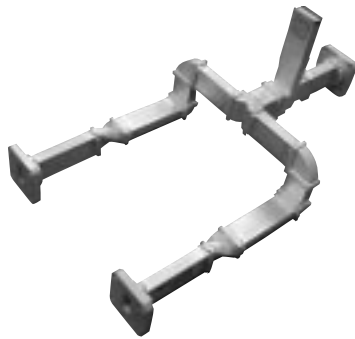

Custom

Custom Waveguide Feed Assemblies

WR62 E Plane
Tee Divider with Cast
Bends and Twists

24 Way Custom Reduced
Height Power Divider Unequal
Phase and Amplitude Split
Using Reactive Tees.