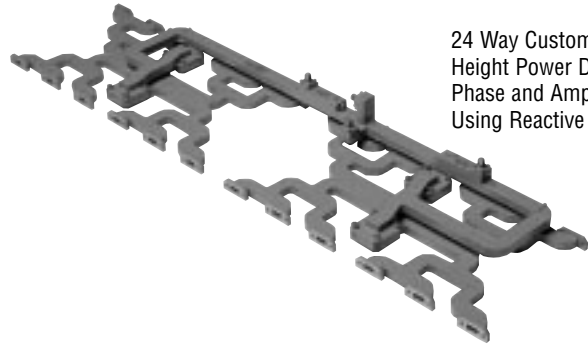

Custom

Custom Waveguide Feed Assemblies

WR62 E Plane
Tee Divider with Cast
Bends and Twists

24 Way Custom Reduced
Height Power Divider Unequal
Phase and Amplitude Split
Using Reactive Tees.