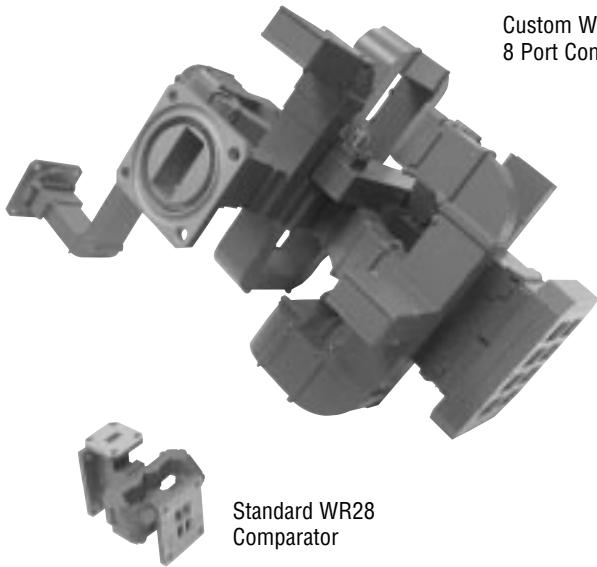

Custom

Monopulse Comparators

WR62 Custom Comparator Using All MDL Cast Componets

Reduced Height Custom Comparator Using N/C Machine Technology

Custom WR90 8 Port Comparator

Reduced Height Custom Comparator

Standard WR28 Comparator