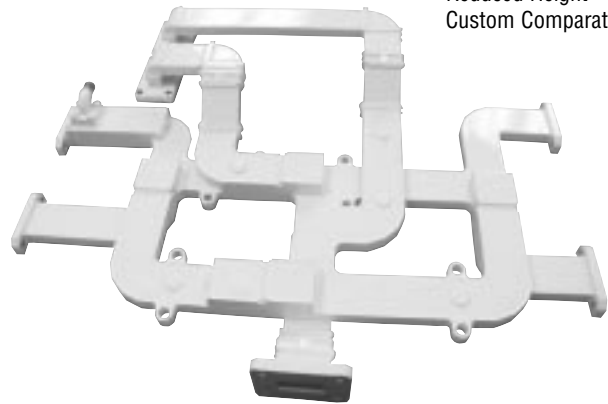

Custom

Monopulse Comparators

WR62 Custom Comparator Using All MDL Cast Componets

Reduced Height Custom Comparator Using N/C Machine Technology

Custom WR90 8 Port Comparator

Reduced Height Custom Comparator

Standard WR28 Comparator