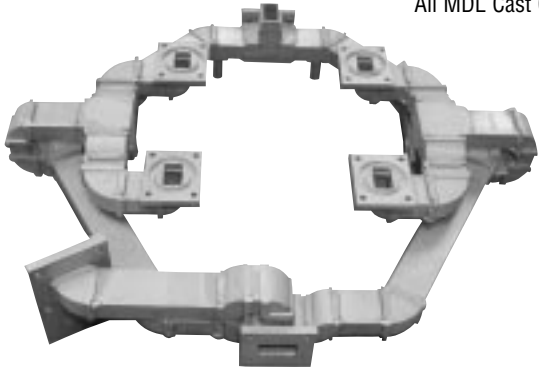

Custom

Monopulse Comparators

WR62 Custom Comparator Using All MDL Cast Componets

Reduced Height Custom Comparator Using N/C Machine Technology

Custom WR90 8 Port Comparator

Reduced Height Custom Comparator

Standard WR28 Comparator